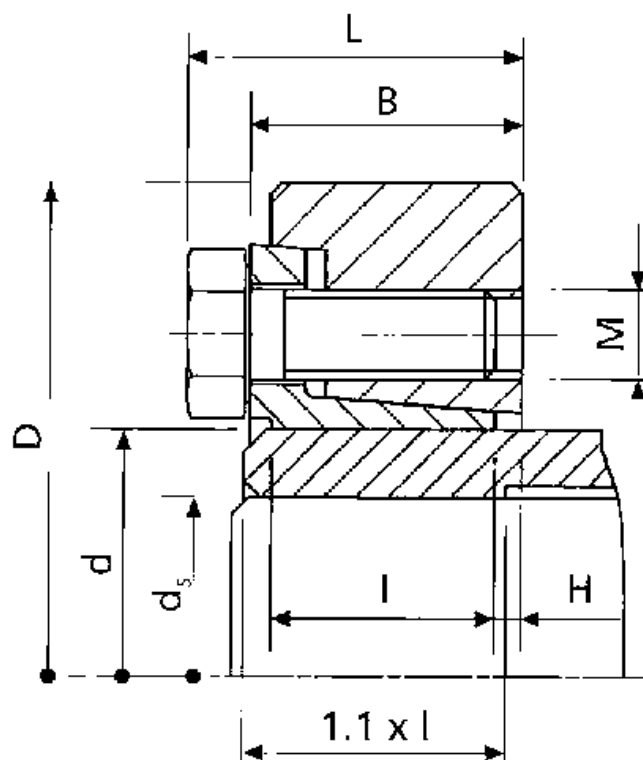

Article number: 437900130H

Description: Rota-fix shaft-hub connection SA 130

Measures

B mm = 57.5
 d H8 mm = 130
 D mm = 230.0
 ds mm = 95
 F kN torque = 387
 H = 6.5
 I mm = 47.0
 L mm = 66.5

M mm = M14
 T N m torque = 18400
 Ts N m bolt tightening torque = 160